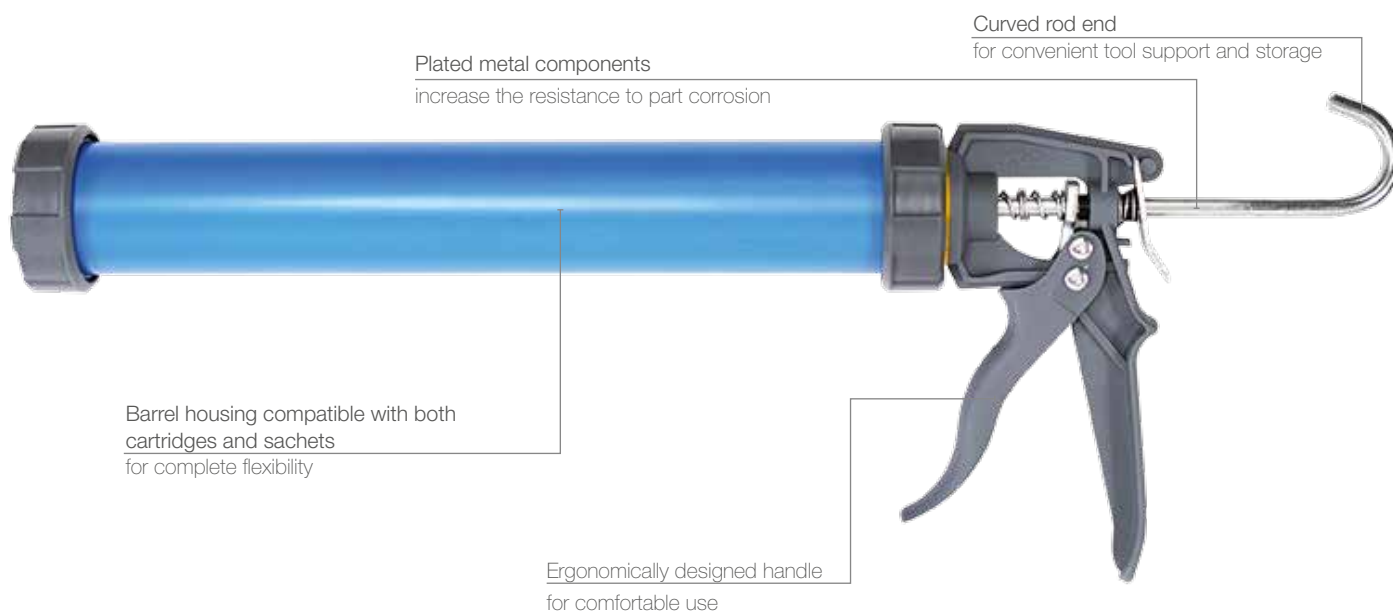

COX™ 1-Component Dispenser

MidiFlow™ Combi

A 1-component manual bead dispenser for 310/400mL cartridges and 310/400/600mL sachets.

Model shown: MidiFlow Combi 600mL

Product advantages

- Ergonomically designed handle for comfortable use
- Barrel housing compatible with both cartridges and sachets for complete flexibility
- Curved rod end for convenient tool support and storage
- Plated metal components increase the resistance to part corrosion
- Warranty up to 2 years*

Customer benefits

- Lightweight highly durable
- Surface hardened catch plate and rod design maintains high material output
- Wear compensation sleeve for increased durability
- Smooth trigger operation
- Gives you long worry free performance

Applications

Sealing

Bonding

Product by range

The **MidiFlow Combi** range offers a fully interchangeable dispenser allowing the user complete flexibility between sealant systems.

Specifications

- Weight: 0.58kg / 1.3lbs
- Barrel Length: 377mm / 14.84in
- Maximum Thrust: 1.5kN
- Handle Material: Glass Reinforced Nylon
- Barrel Material: ABS Polymer
- Tool Component Approvals: REACH
- Cartridge Capacity: 310mL (10.5oz), 400mL (13.5oz)
- Sachet Capacity: 310mL (10.5oz), 400mL (13.5oz), 600mL (20.3oz)
- Mechanical Advantage Ratio: (10:1)
- Standard Color: Blue/Grey
- Nozzle Dimension: $\varnothing 38\text{mm}$ / 1.5in
- Customized versions on demand