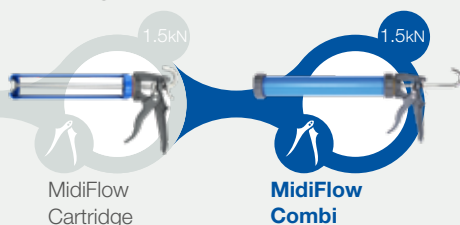

COX™ 1-Component Dispenser

MidiFlow™ Combi

A 1-component manual bead dispenser for 310/400mL cartridges and 310/400/600mL sachets.

Model shown: MidiFlow Combi 600mL

Product advantages

- Ergonomically designed handle for comfortable use
- Barrel housing compatible with both cartridges and sachets for complete flexibility
- Curved rod end for convenient tool support and storage
- Plated metal components increase the resistance to part corrosion
- Warranty up to 2 years*

Applications

Sealing

Bonding

Product by range

The **MidiFlow Combi** range offers a fully interchangeable dispenser allowing the user complete flexibility between sealant systems.

Specifications

- Weight: 0.58kg / 1.3lbs
- Barrel Length: 377mm / 14.84in
- Maximum Thrust: 1.5kN
- Handle Material: Glass Reinforced Nylon
- Barrel Material: ABS Polymer
- Tool Component Approvals: REACH
- Cartridge Capacity: 310mL (10.5oz), 400mL (13.5oz)
- Sachet Capacity: 310mL (10.5oz), 400mL (13.5oz), 600mL (20.3oz)
- Mechanical Advantage Ratio: (10:1)
- Standard Color: Blue/Grey
- Nozzle Dimension: $\varnothing 38\text{mm}$ / 1.5in
- Customized versions on demand