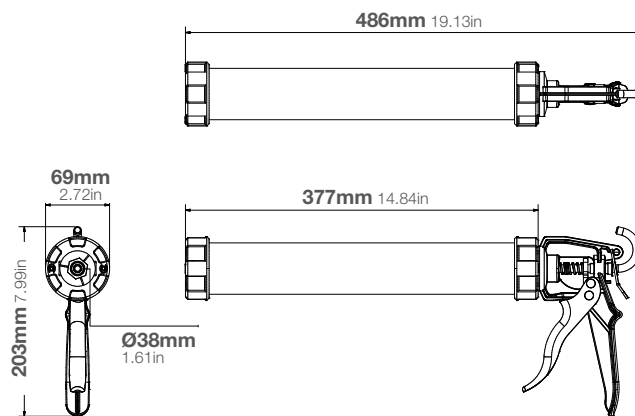

The **MidiFlow Combi** range offers a fully interchangeable dispenser allowing the user complete flexibility between sealant systems.

Specifications

- Weight: 0.58kg / 1.3lbs
- Barrel Length: 377mm / 14.84in
- Maximum Thrust: 1.5kN
- Handle Material: Glass Reinforced Nylon
- Barrel Material: ABS Polymer
- Tool Component Approvals: REACH
- Cartridge Capacity: 310mL (10.5oz), 400mL (13.5oz)
- Sachet Capacity: 310mL (10.5oz), 400mL (13.5oz), 600mL (20.3oz)
- Mechanical Advantage Ratio: (10:1)
- Standard Color: Blue/Grey
- Nozzle Dimension: $\varnothing 38\text{mm}$ / 1.5in
- Customized versions on demand

Dimensions

Part number:

Combi

Article number:

MG1601 (31001-600 for US)

Packaging:

10 per Box (3 per Box for US)

Matching MIXPAC™ cartridges

Compatible cartridges and sachets

	mm	inch
a	215.0	8.46
b	$\varnothing 50.0$	$\varnothing 1.97$

	mm	inch
a	220.0	8.66
b	$\varnothing 50.0$	$\varnothing 1.97$

	mm	inch
a	250.0	9.84
b	$\varnothing 50.0$	$\varnothing 1.97$

	mm	inch
a	258.0	10.16
b	$\varnothing 50.0$	$\varnothing 1.97$

	mm	inch
a	335.0	13.19
b	$\varnothing 50.0$	$\varnothing 1.97$

Conversion kits

Matching accessories

Nozzle extension/twisty nozzle/yellow cone / white cone nozzle on pages 90-95.