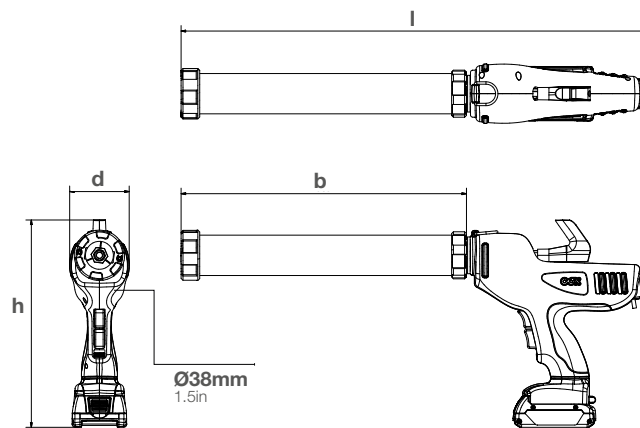

### Specifications

- Weight: 1.65-2.53kg / 3.63-5.6lbs
- Barrel Length: 237mm-389mm / 9.3in-15.3in
- Maximum Thrust: 3.5kN
- Voltage: 18V
- Battery Capacity: 1.5Ah and 3Ah
- Battery Charge Time: 30 min.
- Battery Type: Li-ion
- Handle Material: PC/ABS
- Barrel Material: Anodized Aluminum
- Tool Component Approvals: CE, REACH, RoHS
- Cartridge Capacity: 310mL (10.5oz), 400mL (13.5oz)
- Sachet Capacity: 310mL (10.5oz), 400mL (13.5oz), 600mL (20.3oz)
- Standard Color: Black/Grey
- Nozzle Dimension:  $\varnothing$ 38mm / 1.5in
- Customized versions on demand

### Dimensions (mm/in)

product	height (h)	length (l)	depth (d)	barrel (b)
<b>Combi 310</b>	279 /11.0	480 /18.9	81 /3.2	237 /9.3
<b>Combi 400</b>	278 /10.9	518 /20.4	81 /3.2	275 /10.8
<b>Combi 600</b>	282 /11.1	632 /24.9	81 /3.2	389 /15.3