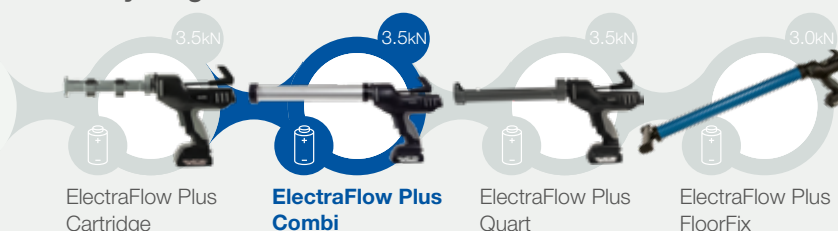

## ElectraFlow™ Plus Combi

A 1-component battery powered bead dispenser for 310/400mL cartridges and 310/400/600mL sachets.

Model shown: ElectraFlow Plus Combi 310mL

### Customer benefits

- Overload shut off function prevents damage to the tool and material container
- Rapid battery charge within 30mins (0-100%)
- Auto-reverse function stops material flow when trigger is released
- Maximum rack speed of 8.0mm/sec gives higher material output
- Gives you long worry free performance

### Product by range

\*effective: July 2018

The **COX ElectraFlow Plus Combi** is a heavy duty 18V lithium-ion battery powered dispenser. Designed for use with medium-high viscosity sealants and adhesives.

### Specifications

- Weight: 1.65-2.53kg / 3.63-5.6lbs
- Barrel Length: 237mm-389mm / 9.3in-15.3in
- Maximum Thrust: 3.5kN
- Voltage: 18V
- Battery Capacity: 1.5Ah and 3Ah
- Battery Charge Time: 30 min.
- Battery Type: Li-ion
- Handle Material: PC/ABS
- Barrel Material: Anodized Aluminum
- Tool Component Approvals: CE, REACH, RoHS
- Cartridge Capacity: 310mL (10.5oz), 400mL (13.5oz)
- Sachet Capacity: 310mL (10.5oz), 400mL (13.5oz), 600mL (20.3oz)
- Standard Color: Black/Grey
- Nozzle Dimension:  $\varnothing$ 38mm / 1.5in
- Customized versions on demand